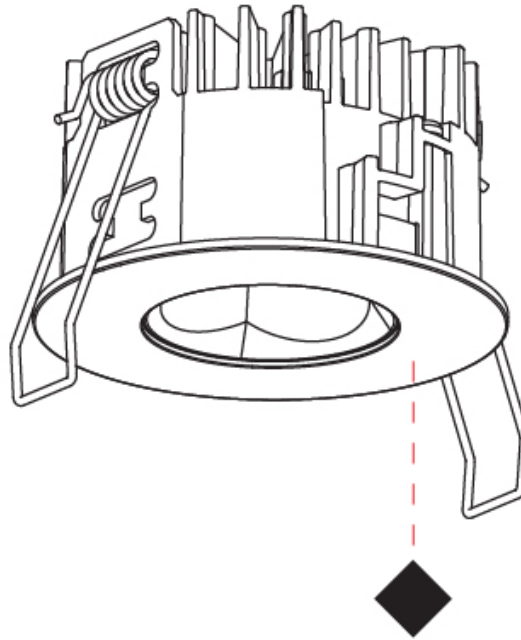

OIKO PRO ROUND RECESSED

A35869-

PROJECT

TYPE

SPECIFIER

QUANTITY

DATE

A