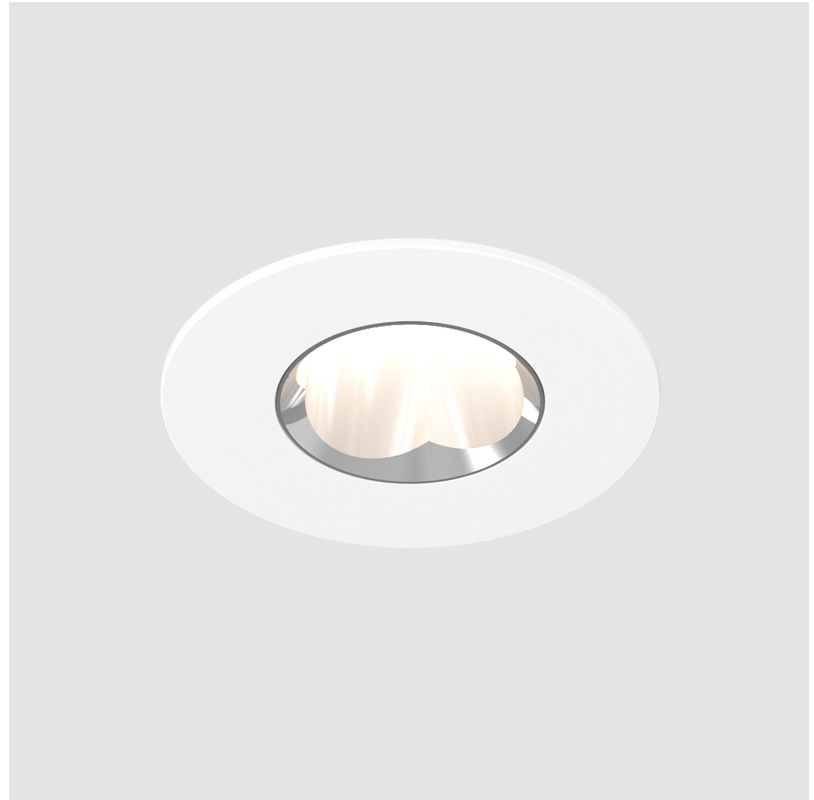

GENERAL

Series: Oiko Pro
Subseries: Oiko Pro Round
Brand: Prolicht
Division: Architectural
Mounting Type: Recessed
Mounting Location: Ceiling
Subcategory: Downlight

PHYSICAL

Shape: Round
Diameter (mm): 75
Diameter (in): 2 15/16
Height (mm): 43
Height (in): 1 11/16
Ceiling Thickness (mm): 1 - 25
Ceiling Thickness (in): 1/16 - 1 3/16
Min. Recessing Depth (mm): 50
Min. Recessing Depth (in): 1 15/16
Light Distribution: Direct
Diffuser: Lens Pack - Spread Lens / Linear Spread Lens / Honeycomb Louver
Fixture Finish: SSR / BKV / CWI / CRY / HAB / UFT / ITA / RUA / FTG / MYG / LOD / PUS / FRO / FUP / KIA / POP / BLS / SPG / MEY / GOH / GUM / CHC / COM / ABZ / JAG / OBR / MOS / ROR
Fixture Material: Aluminum Die Cast
Cut-out Measurements: 68mm / 2 11/16" Diameter

ELECTRICAL

Lamp Type: LED (Zhaga Standard)
Input Wattage (W): 15
Total Output Wattage (W): 13.6
Dimming: Tri-Mode (Non-Dimming and Phase Dimming (120Vac only) and 0-10V Dimming)
Driver Included: No
Driver Location: Recessed Housing
Driver Type: Constant Current - Universal
Driver Class: Class 2
Input Voltage (V): 120 - 277
Constant Current (MA): 350

LED

Color Temperature (°K): 2700 / 3000 / 3500 / 4000
Max. Delivered Lumen (lm): 1464 / 1556 / 1630 / 1645
Nominal Lumen (lm): 1566 / 1665 / 1743 / 1759
CRI: >90 CRI
Lamp Life (hrs): 50000

OPTICAL

Reflector°: 60
Adjustability: Fixed

RATINGS AND CERTIFICATIONS

Certified By: Certified for North American Standards
IP rating: IP20