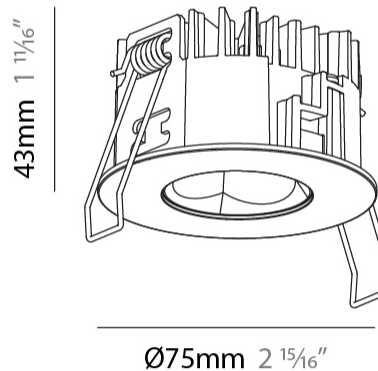

GENERAL

Series: Oiko Pro
Subseries: Oiko Pro Round
Brand: Prolicht
Division: Architectural
Mounting Type: Recessed
Mounting Location: Ceiling
Subcategory: Downlight

PHYSICAL

Shape: Round
Diameter (mm): 75
Diameter (in): 2 15/16
Height (mm): 43
Height (in): 1 11/16
Ceiling Thickness (mm): 1 - 25
Ceiling Thickness (in): 1/16 - 1 3/16
Min. Recessing Depth (mm): 50
Min. Recessing Depth (in): 1 15/16
Light Distribution: Direct
Diffuser: Lens Pack - Spread Lens / Linear Spread Lens / Honeycomb Louver
Fixture Finish: SSR / BKV / CWI / CRY / HAB / UFT / ITA / RUA / FTG / MYG / LOD / PUS / FRO / FUP / KIA / POP / BLS / SPG / MEY / GOH / GUM / CHC / COM / ABZ / JAG / OBR / MOS / ROR
Fixture Material: Aluminum Die Cast
Cut-out Measurements: 68mm / 2 11/16" Diameter

ELECTRICAL

Lamp Type: LED (Zhaga Standard)
Input Wattage (W): 15
Total Output Wattage (W): 13.6
Dimming: Tri-Mode (Non-Dimming and Phase Dimming (120Vac only) and 0-10V Dimming)
Driver Included: No
Driver Location: Recessed Housing
Driver Type: Constant Current - Universal
Driver Class: Class 2
Input Voltage (V): 120 - 277
Constant Current (MA): 350

LED

Color Temperature (°K): 2700 / 3000 / 3500 / 4000
Max. Delivered Lumen (lm): 1464 / 1556 / 1630 / 1645
Nominal Lumen (lm): 1566 / 1665 / 1743 / 1759
CRI: >90 CRI
Lamp Life (hrs): 50000

OPTICAL

Reflector°: 60
Adjustability: Fixed

RATINGS AND CERTIFICATIONS

Certified By: Certified for North American Standards
IP rating: IP20